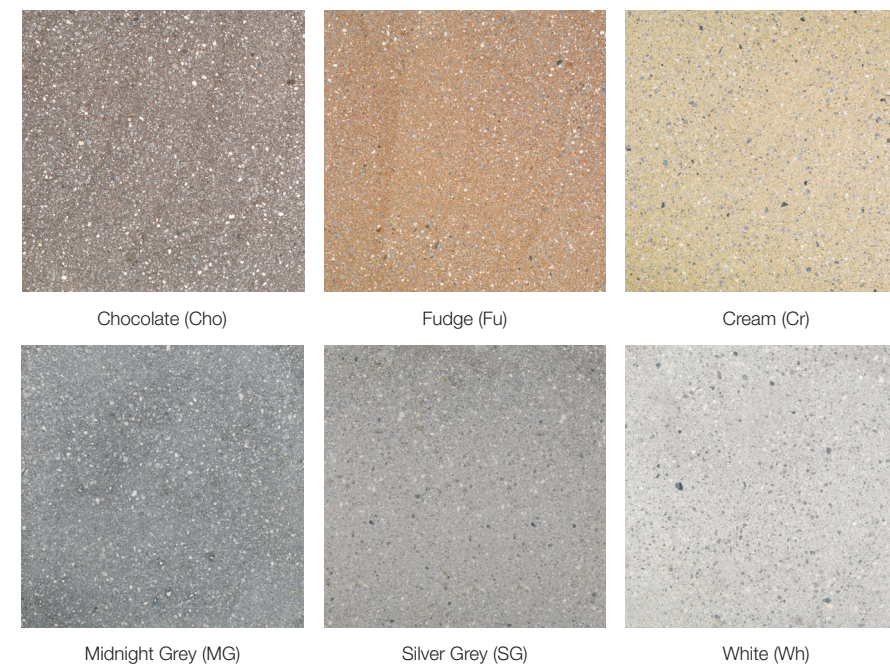

Life
 83%[†] non-primary materials

££££

Panache Ground paving in Midnight Grey, Silver Grey and White

PANACHE GROUND THE EASY WAY TO MAKE ANY PATIO SPARKLE

Make your patio shimmer with Panache Ground. Smooth sophistication is the order of the day with two tonal grey and beige ranges, with three shades in each. These shades can be mixed and matched to create a contemporary paving solution that's high on style with sleek modern looks.

Chocolate (Cho)

Fudge (Fu)

Cream (Cr)

Midnight Grey (MG)

Silver Grey (SG)

White (Wh)

	Nominal size (mm)	Colours	Units/pack	Pack weight (t)	m ² /pack	Units/m ²
Paver	450 x 450	Cho/Fu/Cr/MG/SG/Wh	40	0.88	8.10	4.90